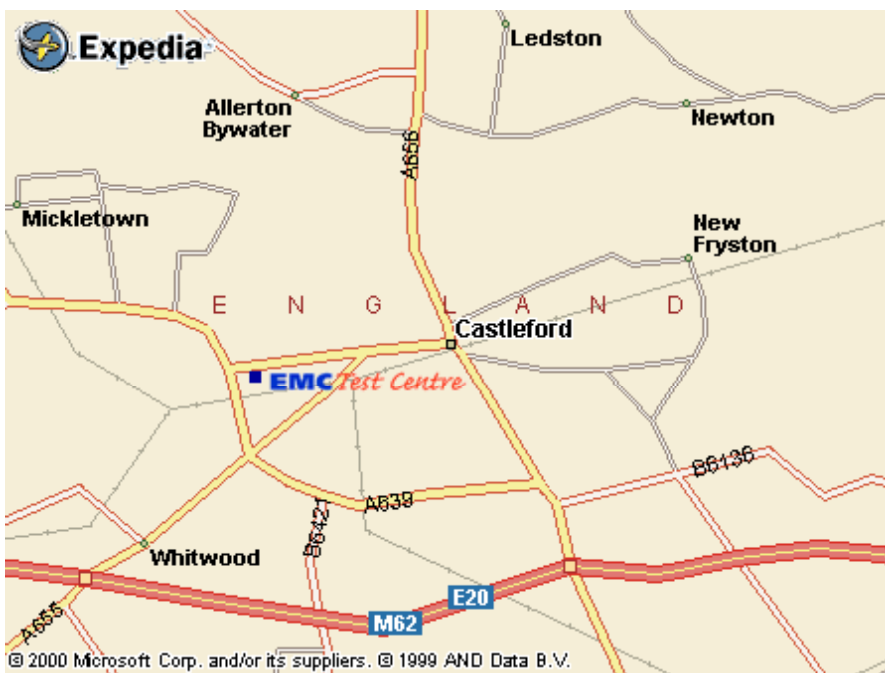

Directions to **EMC Test Centre**, Castleford

From the North A1(M)/A64 junction, follow the A1(M) South for approximately 2 miles until the motorway splits. Take the M1 towards Leeds (right hand fork), but leave the motorway at the first exit.

At the roundabout, turn left on the A656 towards Castleford. Continue on the A656 at the roundabout with the A63.

Following the bridge over the River Aire, turn right at the next roundabout and continue over the next roundabout (2nd exit). At the T junction, turn right and follow Methley Road round to the left. The EMC Test Centre is approximately 1 mile on the left.

From the M62 take Junction 31 off the motorway and follow the A655 towards Castleford. After approximately 1 mile, take a left turn at a mini roundabout towards Methley. After about 200 yards the road descends and passes over a railway bridge. At the bottom of the incline, take a right turn with the Fourways pub on the corner. This is Methley Road and turn right onto Methley Road and The EMC Test Centre is approximately 200yards on the right.