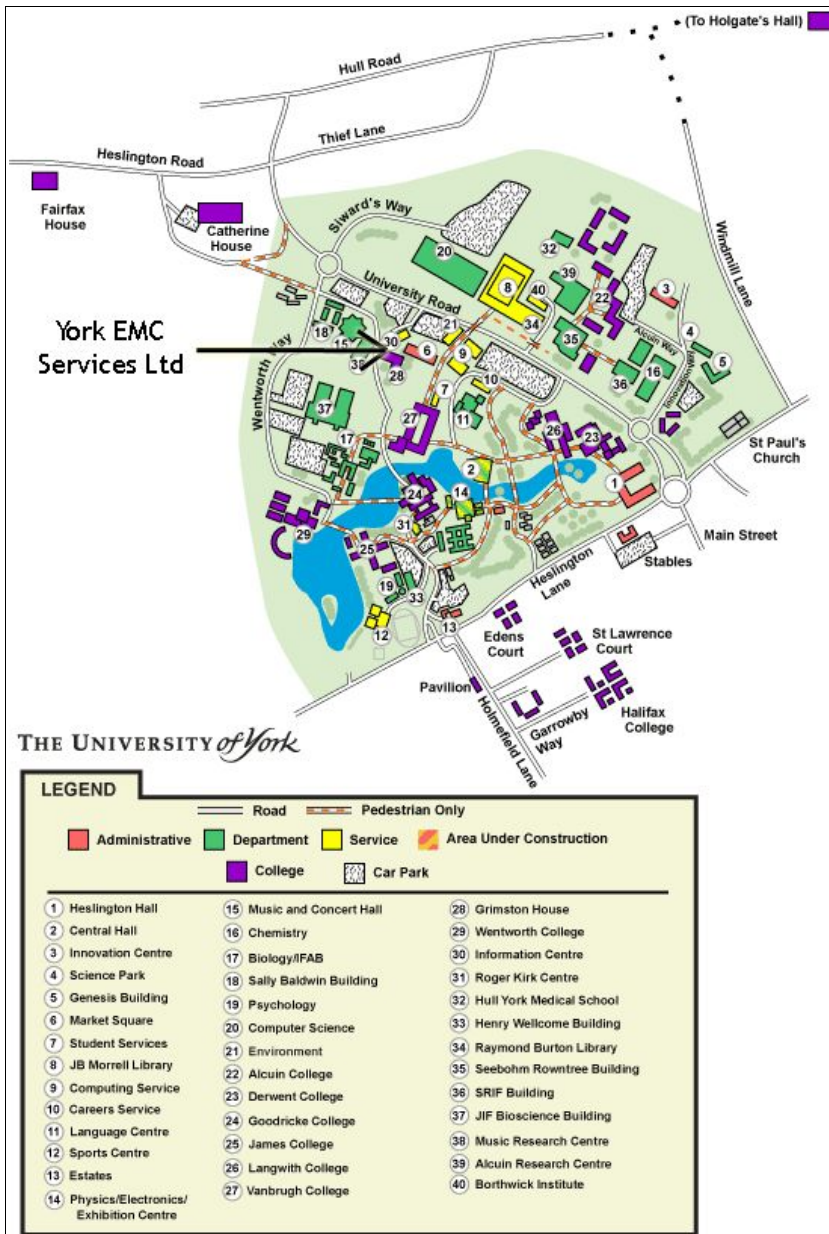

Directions to York EMC Services Ltd's York Office

By road: from the A64/A1079 junction, follow the A1079 towards York.

At the 1st roundabout take the 1st exit signposted Heslington and continue down Field Lane. At the roundabout junction (just after Heslington church) turn right and follow the University Road.

After approximately 200 yards continue straight on at the next roundabout. Take the 3rd exit on the left and the University Visitor Centre is immediately adjacent to the car

park. The York EMC Services office is on the 1st floor of Market Square which is located within the Visitor Centre.

By rail: the York Office is easily accessible from York Railway Station by taxi (approximately 5-10 minutes) or by bus (approximately 15 minutes). The number 4 (Turquoise Line) bus from the station goes to the University.