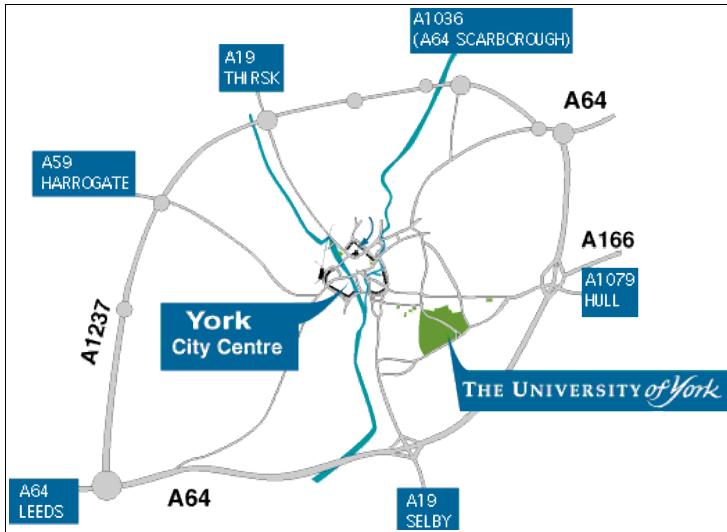

Directions to York EMC Services Ltd's York Office

By road: from the A64/A1079 junction, follow the A1079 towards York.

At the 1st roundabout take the 1st exit signposted Heslington and continue down Field Lane. At the roundabout junction (just after Heslington church) turn right and follow the University Road.

After approximately 200 yards continue straight on at the next roundabout. Take the 3rd exit on the left and the University Visitor Centre is immediately adjacent to the car

park. The York EMC Services office is on the 1st floor of Market Square which is located within the Visitor Centre.

By rail: the York Office is easily accessible from York Railway Station by taxi (approximately 5-10 minutes) or by bus (approximately 15 minutes). The number 4 (Turquoise Line) bus from the station goes to the University.